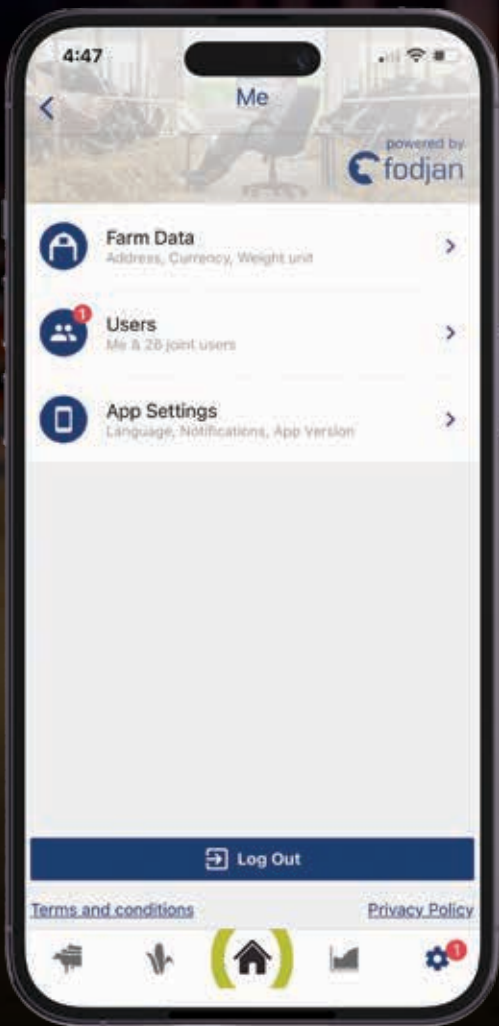

Top Benefits DNA Connect™

As a Trouw Nutrition/Shur-Gain Advisor, you can use this information sheet to share the benefits of the DNA Connect app with dairy producers.

Speed

- Immediate integration of Newton diet updates directly to app.
- Producers can update the dry matter (DM) of their TMR ingredients and add water as needed to achieve a DM target.

Performance

- Producers can adjust their DM in real-time to improve performance and ROI.
- Provides producers with the opportunity to evaluate mixer accuracy by group.

Accessibility & Oversight

- Producers can manage feeding groups (lactating cows, heifers, dry cows) in the app by adding the # of animals in each group.
- Producers can schedule when the new ration will start for each feeding group.
- The app can track feeding accuracy by animal group and run reports.
- Producers can add additional users to farm with assigned permissions.
- Producers can see the mixing accuracy by viewing daily trends.

Communication

- Producers can utilize the integrated messaging in the app to ask questions and connect with you, their Trouw Nutrition/Shur-Gain advisor.

Connectivity

- The app can be downloaded on smartphones and the user can select cellular data or wi-fi only.
- No Wi-Fi available? No problem. The app can store information on the producer's device until it finds wi-fi available to upload information.

DOWNLOAD APP TODAY

DNA CONNECT™

Change dry matter and update diets in real-time on your mobile devices with the click of a button

Monitor

Evaluate

Manage

Review

POWERED BY **newton**